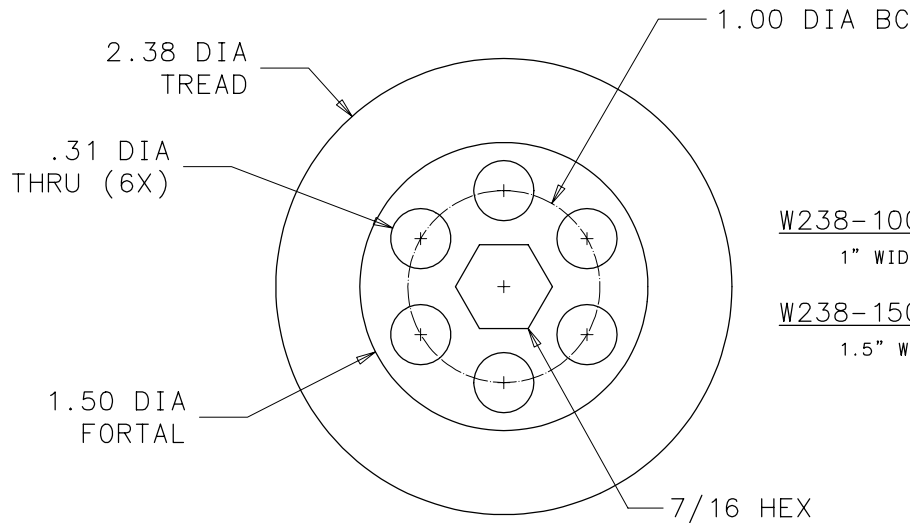

Scale FULL	Dr By TSE	TEAM WHYACHI ROBOTICS	814 E. FIRST AVE. DORCHESTER, WI.	A	W238	OF	A
Date 9-12-2003	Chk By			SIZE			REV.
THIS DRAWING AND ALL INFORMATION PRESENTED IS THE PROPERTY OF TEAM WHYACHI LLC AND IS STRICTLY CONFIDENTIAL. IT SHALL NOT BE COPIED, REPRODUCED OR REVEALED WITHOUT WRITTEN CONSENT. THIS DRAWING MUST BE RETURNED UPON REQUEST.			TOLERANCE (EXCEPT AS NOTED) .0 — .032 .00 — .015 .000 — .005	TITLE: W238 WHEELS			
			FOR:	TWA 40 GEARBOX			
			QTY.	DESCRIPTION		TWR IDENTIFICATION NO.	

W238H-100-44H
1" WIDE WHEEL
W238H-150-44H
1.5" WIDE WHEEL

W238H-100-50
1" WIDE WHEEL
W238H-150-50
1.5" WIDE WHEEL

W238-100-44H
1" WIDE WHEEL
W238-150-44H
1.5" WIDE WHEEL

WHEEL WEIGHT: 4 OZ.

2.38" DIA WHEELS HAVE
65 DUROMETER URETHANE TREAD
FORTAL ALUMINUM HUB

238H .25 THICK TREAD
238 .44 THICK TREAD