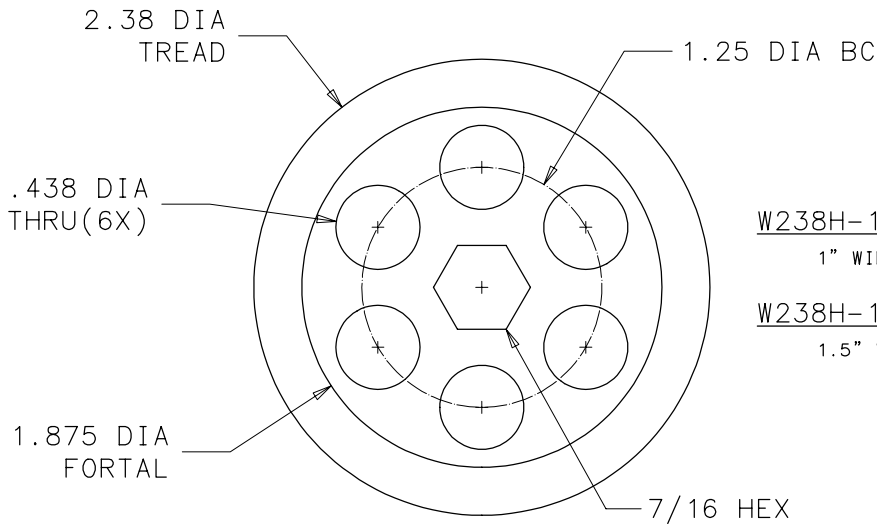

Scale FULL	Dr By TSE	TEAM WHYACHI ROBOTICS	814 E. FIRST AVE. DORCHESTER, WI.	A	W238	OF	A
Date 9-12-2003	Chk By			SIZE			REV.
THIS DRAWING AND ALL INFORMATION PRESENTED IS THE PROPERTY OF TEAM WHYACHI LLC AND IS STRICTLY CONFIDENTIAL. IT SHALL NOT BE COPIED, REPRODUCED OR REVEALED WITHOUT WRITTEN CONSENT. THIS DRAWING MUST BE RETURNED UPON REQUEST.			TOLERANCE (EXCEPT AS NOTED) .0 — .032 .00 — .015 .000 — .005	TITLE: W238 WHEELS			
			FOR:	TWA 40 GEARBOX			
			QTY.	DESCRIPTION		TWR IDENTIFICATION NO.	

W238H-100-44H
1" WIDE WHEEL
W238H-150-44H
1.5" WIDE WHEEL

W238H-100-50
1" WIDE WHEEL
W238H-150-50
1.5" WIDE WHEEL

W238-100-44H
1" WIDE WHEEL
W238-150-44H
1.5" WIDE WHEEL

WHEEL WEIGHT: 4 OZ.

2.38" DIA WHEELS HAVE
65 DUROMETER URETHANE TREAD
FORTAL ALUMINUM HUB

238H .25 THICK TREAD
238 .44 THICK TREAD