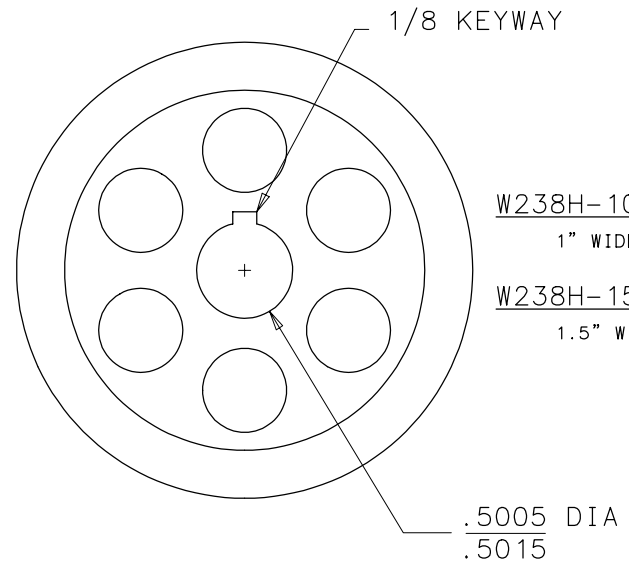

Scale FULL	Dr By TSE	TEAM WHYACHI ROBOTICS	814 E. FIRST AVE. DORCHESTER, WI.	A	W238	OF	A
Date 9-12-2003	Chk By			SIZE			REV.
THIS DRAWING AND ALL INFORMATION PRESENTED IS THE PROPERTY OF TEAM WHYACHI LLC AND IS STRICTLY CONFIDENTIAL. IT SHALL NOT BE COPIED, REPRODUCED OR REVEALED WITHOUT WRITTEN CONSENT. THIS DRAWING MUST BE RETURNED UPON REQUEST.			TOLERANCE (EXCEPT AS NOTED) .0 — .032 .00 — .015 .000 — .005	TITLE: W238 WHEELS			
			FOR:	TWA 40 GEARBOX			
			QTY.	DESCRIPTION		TWR IDENTIFICATION NO.	

W238H-100-44H
1" WIDE WHEEL
W238H-150-44H
1.5" WIDE WHEEL

W238H-100-50
1" WIDE WHEEL
W238H-150-50
1.5" WIDE WHEEL

W238-100-44H
1" WIDE WHEEL
W238-150-44H
1.5" WIDE WHEEL

WHEEL WEIGHT: 4 OZ.

2.38" DIA WHEELS HAVE
65 DUROMETER URETHANE TREAD
FORTAL ALUMINUM HUB

238H .25 THICK TREAD
238 .44 THICK TREAD